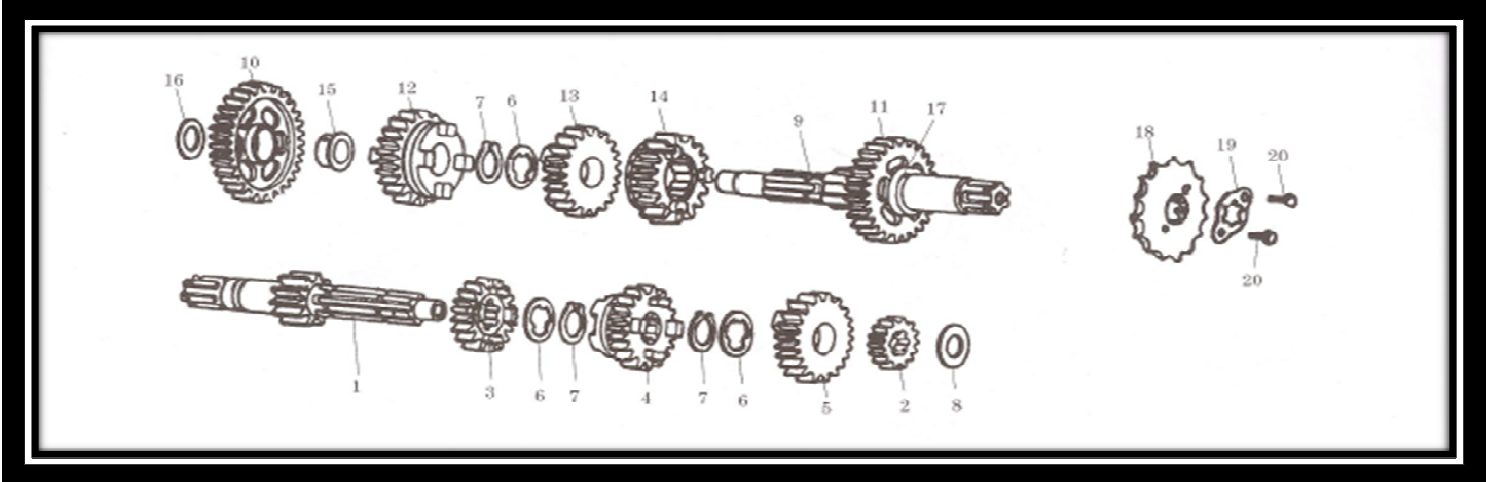

#	PART NUMBER	DESCRIPTION	MSRP	Qty in Package
1	DD250E-0114101A	MAIN SHAFT COMP	89.99	1
2	DD250E-0114102A	GEAR, MAIN SHAFT SECOND (18T)	29.99	1
3	DD250E-0114103A	GEAR, MAIN SHAFT THIRD (21T)	29.99	1
4	DD250E-0114104A	GEAR, MAIN SHAFT FOURTH (24T)	29.99	1
5	DD250E-0114105A	GEAR, MAIN SHAFT FIFTH (23T)	29.99	1
6	DD250E-0114106A	WASHER SPLINE	14.99	10
7	DD250E-0114107A	SET RING	14.99	10
8	DD250E-0114201A	WASHER	14.99	10
9	DD250E-0114201A	COUNTERSHAFT, COMP	89.99	1
10	DD250E-0114202A	GEAR, COUNTERSHAFT FIRST (37T)	29.99	1
11	DD250E-0114203A	GEAR, COUNTERSHAFT SECOND (32T)	29.99	1
12	DD250E-0114204A	GEAR, COUNTERSHAFT THIRD (28T)	29.99	1
13	DD250E-0114205A	GEAR, COUNTERSHAFT FOURTH (26T)	29.99	1
14	DD250E-0114206A	GEAR, COUNTERSHAFT FIFTH (21T)	29.99	1
15	DD250E-0114207A	BUSH	6.06	10
16	DD250E-0114208A	WASHER	14.99	10
17	DD250E-0114209A	RETAINING RING	14.99	10
18	DD250E-0114401A	SPROCKET, COUNTER SHAFT	29.99	1
19	DD250E-0114402A	PLATE, FIXING	14.99	10
20	GB5783-86	BOLT M6X10/ZND	14.99	10