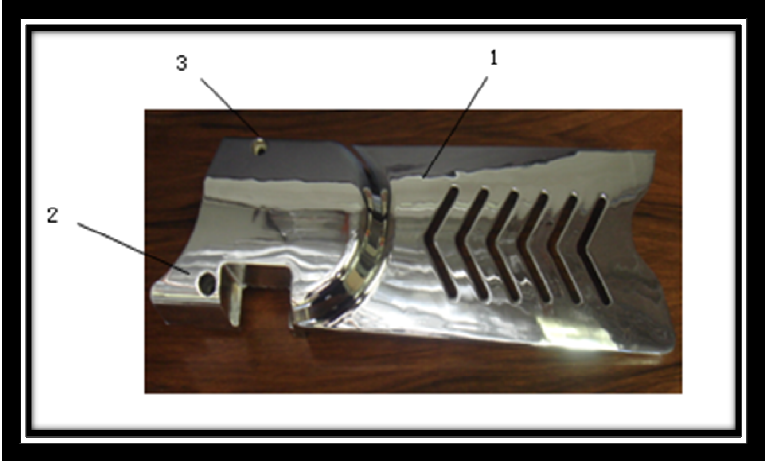

#	PART NUMBER	DESCRIPTION		MSRP	Qty in Package
1	See your part frame book for P/N	Fwd sprocket cover (See your part frame book for P/N)		134.99	1
2	DD250E-0113001	Bottom sprocket cover bolt M6x46		14.99	10
3	DD250E-0113002	Top sprocket cover bolt M6x60		14.99	10