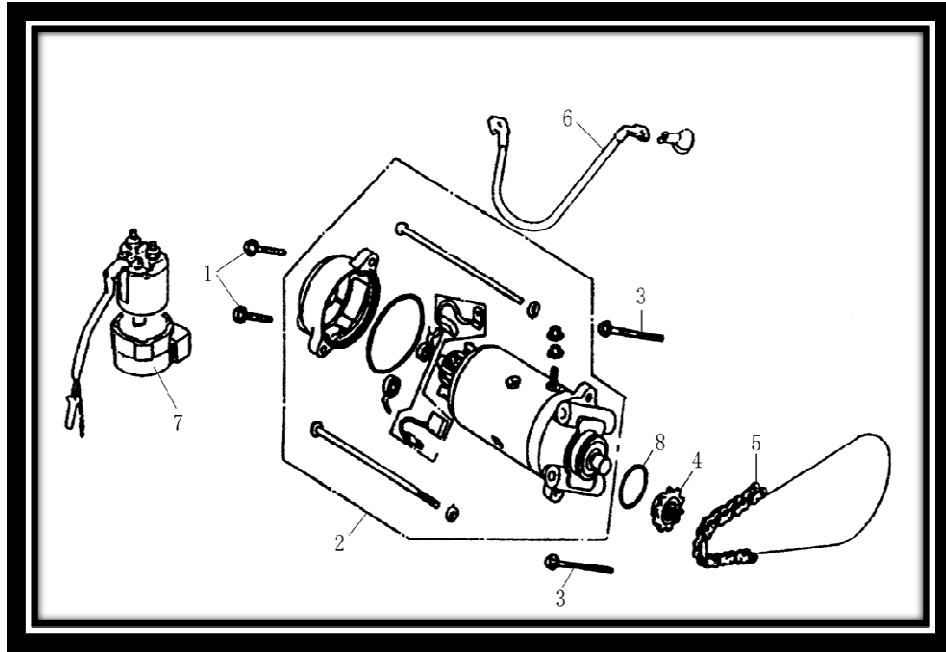

#	PART NUMBER	DESCRIPTION			MSRP	Qty in Package
1	DD250E-0110001A	Bolt M6×22			14.99	10
2	DD250E-0110120	Starting motor			148.50	1
3	DD250E-0108006A	Bolt M6×65			14.99	10
4	DD250E-0110102A	Sprocket, starting motor			14.99	1
5	DD250E-0110300A	Chain, starting			25.49	1
6	DD250E-0110110ZH	Cable, starting motor			14.99	1
7	DD250E-0110200	Switch assy, starting magnetic			44.99	1
8	DD250E-0110101A	O- ring 33.5×1.8			14.99	10