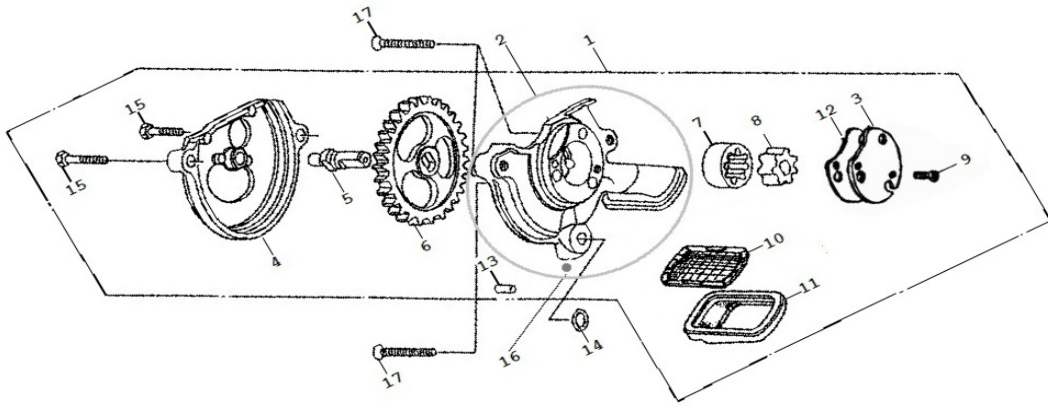

#	PART NUMBER	DESCRIPTION	MSRP	Qty In Package
1	DD250E-9-0106000	Pump assy, oil	149.99	2
1A	DD250E-9-0106000/A10	Pump assy, oil(2010-11)	149.99	2
2	DD250E-0106001B	Oil pump body	44.99	1
2A	DD250E-0106001B/A10	Oil pump body(2010-11) (No Oil Screen on the Body)	44.99	1
3	DD250E-0106002A	Oil pump cover	14.99	5
4	DD250E-9-0106003	Back cover	25.49	1
5	DD250E-9-0106004	Shaft, oil pump	14.99	1
6	DD250E-9-0106005	Gear, oil pump	25.49	1
7	DD250E-0106006A	Rotor, oil pump outer	14.99	1
8	DD250E-0106007A	Rotor, oil pump inner	7.49	1
9	DD250E-0106010	Screw M5×7.5	14.99	10
10	DD250E-0106110A	Screen, oil filter	14.99	2
11	DD250E-0106102A	Holder, screen	14.99	2
12	DD250E-0106008A	Gasket	14.99	5
13	DD250E-0106009A	Pin, dowel	14.99	10
14	DD250E-0103111A	O' Ring (6x3)	14.99	10
15	GB5780-86	Bolt M5×20 Q-ZnD	14.99	10
16	GB308-77	Steel ball 8	14.99	10
17		Screw M6x30	14.99	10