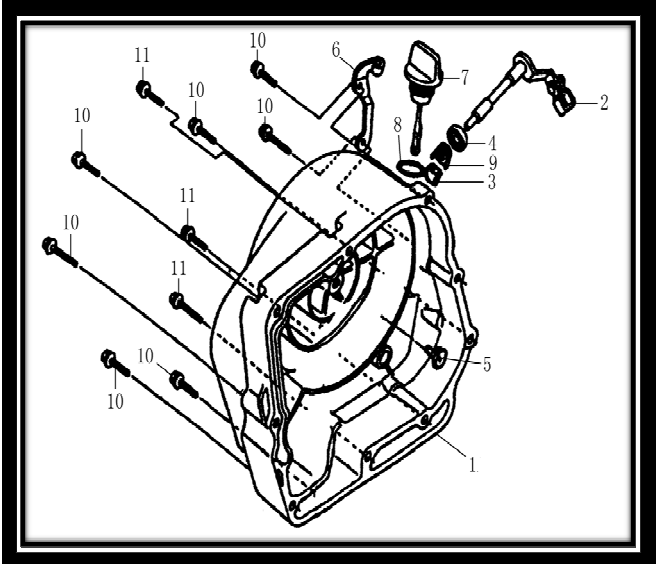

#	PART NUMBER	DESCRIPTION			MSRP	Qty in Package
1	DD250E-6-0112101	Cover comp, right crankcase			134.99	1
1A	DD250E-6-0112101/A10	Cover comp, right crankcase(2010-11)			134.99	1
1B	DD250E-6-0112101/MB	Cover comp, right crankcase (Matt Black)			134.99	1
1C	DD250E-6-0112101/MB/A10	Cover comp, right crankcase(2010-11) (Matt Black)			134.99	1
2	DD250E-0112110A	lever comp, clutch			29.99	1
3	DD250E-0112120	Bearing HK1210			7.49	1
4	DD250E-0112130	Oil seal (12x18x5)			7.49	1
5	DD250E-0112102A	Pin, clutch lifter			14.99	1
6	DD250E-0112103A	Receiver, clutch cable			25.49	2
7	DD250E-0112140	Gauge, oil level			29.99	4
8	DD250E-0112142A	O- ring 18x3			14.99	10
9	DD250E-0112106A	Spring, clutch lever			14.99	10
10	DD250E-0112001A	Bolt M6x40			14.99	10
11	DD250E-0112002A	Bolt M6x50			14.99	10