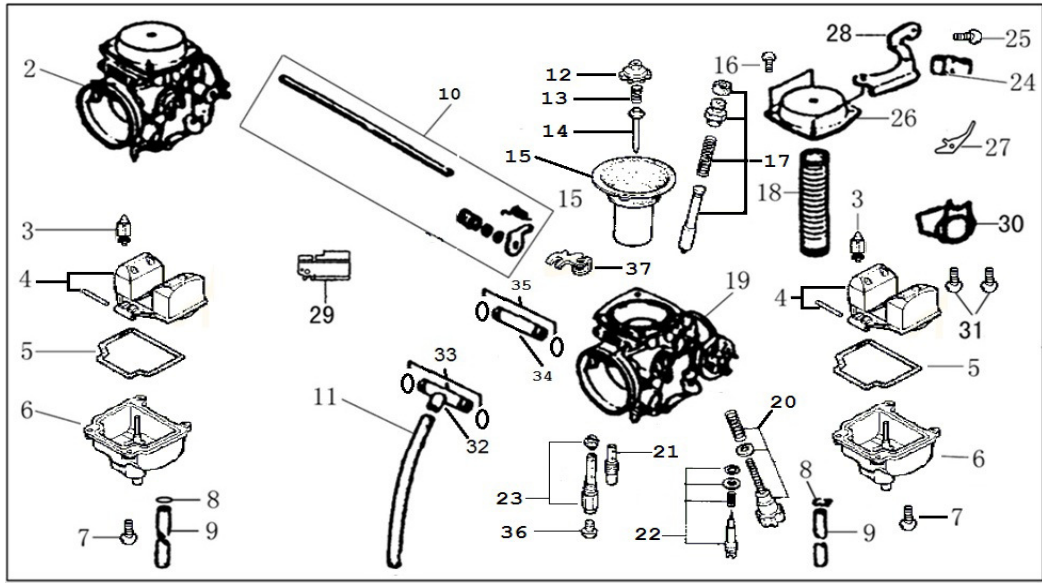

#	PART NUMBER	DESCRIPTION	MSRP	Qty in Package
1	DD250E-0109100	Carburetor, assy	449.99	2
2	DD250E-0109300	Right carburetor comp	224.99	2
3	DD250E-0109201	Float pin	7.49	2
4	DD250E-0109210	Float set	14.99	1
5	DD250E-0109202	Gasket, float chamber	7.49	2
6	DD250E-0109220	Chamber set, float	25.49	1
7	DD250E-0109203	Screw M4x14	14.99	10
8	DD250E-0109204	Clip, tube	14.99	10
9	DD250E-0109205	Over petrol tube	12.00	2
10	DD250E-0109110	Starter control rob comp	14.99	1
11	DD250E-0109120	Connecting petrol pipe comp	7.49	1
12	DD250E-0109231	Limited plate	4.84	1
13	DD250E-0109232	Spring	3.30	1
14	DD250E-0109233	Pin, petrol	1.35	1
15	DD250E-0109234	Vacuum piston valve	59.99	1
16	DD250E-0109235	Screw M4x8	14.99	10
17	DD250E-0109236	Starter thicken valve set	14.99	1
18	DD250E-0109237	Reset spring	4.35	1
19	DD250E-0109200	Left carburetor comp	224.99	2
20	DD250E-0109130	Screw set	14.99	1
21	DD250E-0109101	Jet, slow	14.99	2
22	DD250E-0109140	Screw set	14.99	2
23	DD250E-0109150	Needle Seat Assembly	14.99	1
24	DD250E-9-0109119	Choke spring slice	7.49	10
25	DD250E-0109103	Screw M4x10	14.99	10
26	DD250E-0109238	Vacuum piston valve cover	25.49	1
27	DD250E-6-0109118	Choke Handel	14.99	5
28	DD250E-6-0109117	Choke Handel frame	14.99	3
29	DD250E-6-0109116	Bracket slice	14.99	2
30	DD250E-0109001	Decorative cover, carburetor	29.99	2
31	GB818-85	Bolt M4x6	14.99	10
32	DD250E-9-0109119T	Tee	14.99	1
33	DD250E-9-0117003	O Ring 8x1.2	14.99	10
34		Fuel Passage Tube Not for Sale		
35		O Ring 5.8x1	14.99	10
36		Jet Main 94.5	14.99	2
37		Starter Thicken Valve Slice	14.99	10