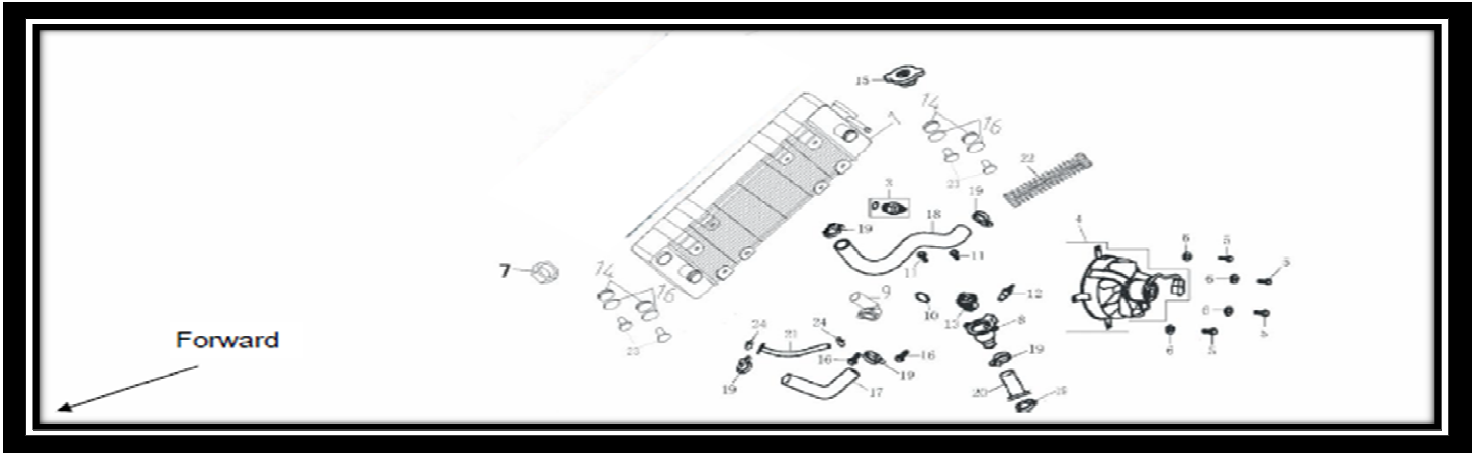

#	PART NUMBER	DESCRIPTION	MSRP	Qty in Package
1	DD250E-9A-0117110	radiator	179.99	1
3	DD250E-9-0117120	fan motor switch	44.99	1
4	DD250E-9B-0117200	radiator fan	104.99	1
5	GB5781-86	bolt m5x10	14.99	10
6	GB95-85	washer 5	14.99	10
7	GB6170-86	nut m6	14.99	10
8	DD250E-9-0117301	thermostat hull	25.49	1
9	DD250E-9A-0117302	thermostat cover	25.49	1
9A	DD250E-9A-0117302/A11	thermostat cover (2011)	25.49	1
10	DD250E-9-0117303	o-ring 20x2.5	3.30	10
11	GB/T5789	bolt m6x16	14.99	10
12	DD250E-9-0117310	thermo sensor	44.99	1
12A	DD250E-9-0117310/A9	thermo sensor(2009-11)	44.99	1
13	DD250E-9-0117320	thermostat	29.99	1
14	DD250E-9A-0117007	radiator damping washer	14.99	10
15	DD250E-9-0117410	radiator cap	14.99	1
16	DD250E-9A-0117006	radiator damping washer steel set	14.99	10
17	DD250E-9A-0117001	hose of water enter radiator	14.99	1
17A	DD250E-9A-0117001/A10	hose of water enter radiator(2010)	14.99	1
17B	DD250E-9A-0117001/A11	hose of water enter radiator(2011)	14.99	1
18	DD250E-9A-0117002	hose or water out-flow from radiator	14.99	1
18A	DD250E-9A-0117002/A10	hose or water out-flow from radiator(2010)	14.99	1
18B	DD250E-9A-0117002/A11	hose or water out-flow from radiator(2011)	14.99	1
19	DD250E-9-0117010	tube clip	14.99	10
20	DD250E-9A-0117004	hose of water enter thermostat	14.99	1
20A	DD250E-9A-0117004/A10	hose of water enter thermostat(2010)	14.99	1
20B	DD250E-9A-0117004/A11	hose of water enter thermostat(2011)	14.99	1
21	DD250E-9A-0117005	hose of water enter reservoir tank	14.99	1
22	DD250E-9-0117006	hose spring of water enter radiator	14.99	1
23	DD250E-0108004A	bolt m6x20	14.99	10
24	DD250E-9-0117003	hose clip	14.99	10