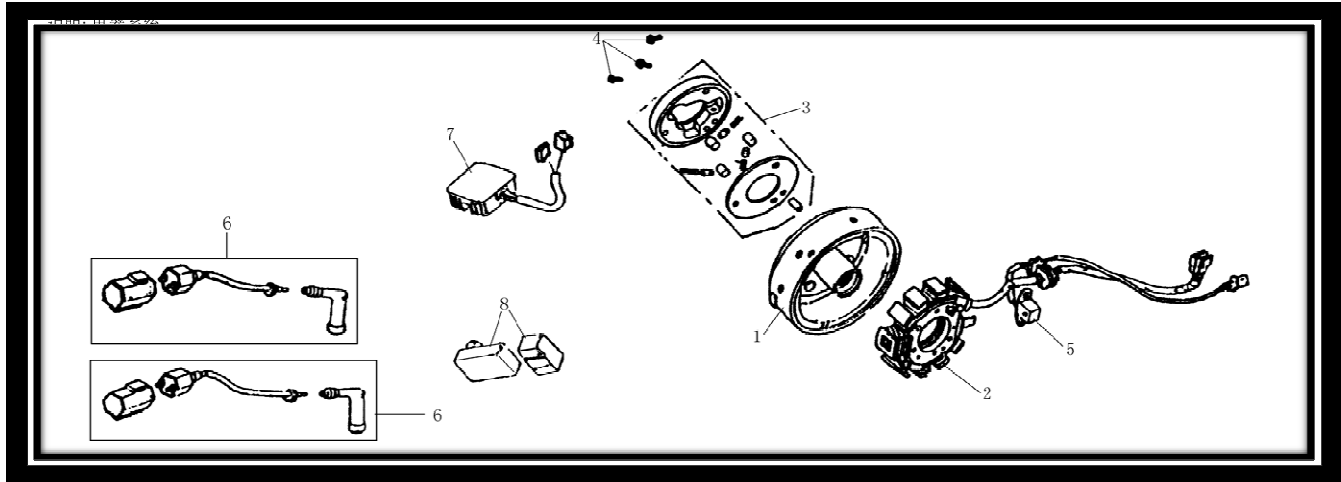

#	PART NUMBER	DESCRIPTION			MSRP	Qty in Package
1	DD250E-9-0111110B	Flywheel comp			74.99	1
2	DD250E-9-0111120A	Stator comp			104.99	1
3	DD250E-0111130C	Starting clutch			29.99	1
4	GB70-85	Screw M6×14-ZnD			14.99	10
5	DD250E-9-0111150A	Generator assy, assy , pulse			44.99	1
6	DD250E-6-0111300	Coil with wire.			59.99	1
7	DD250E-9-0111400	Voltage Regulator			74.99	1
8	DD250E-9-0111500	CDI			119.99	1