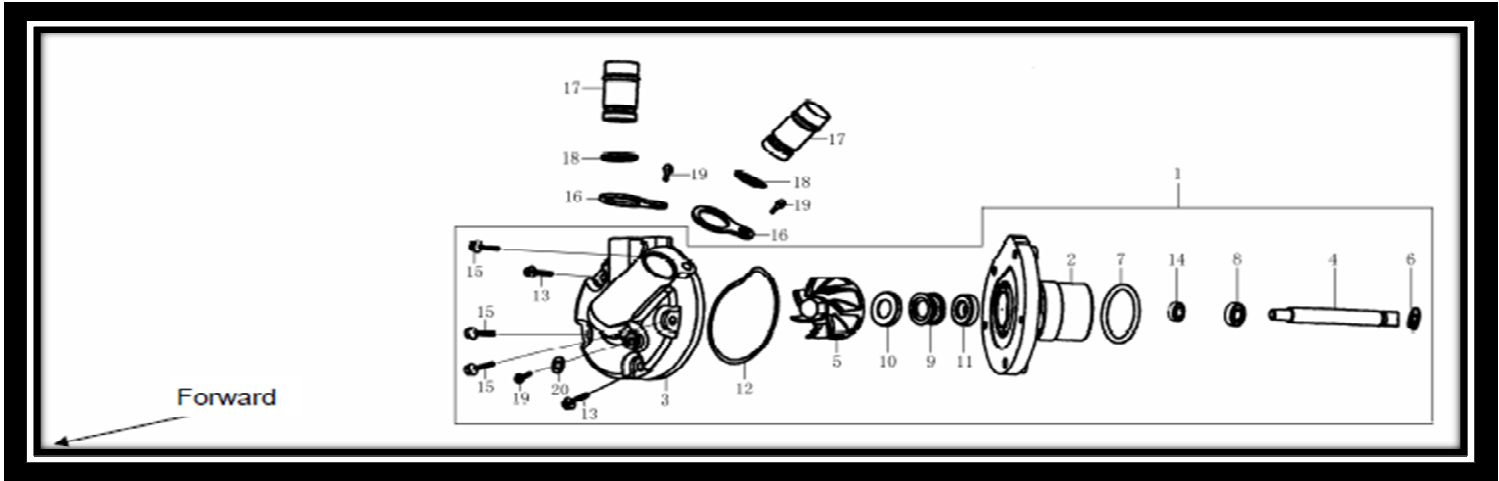

#	PART NUMBER	DESCRIPTION	MSRP	Qty in Package
1	DD250E-9-0116000	WATER PUMP COMP	89.99	1
2	DD250E-9-0116001	WATER PUMP HULL	44.99	1
3	DD250E-9-0116002	WATER PUMP COVER	44.99	1
3A	DD250E-9-0116002/A10-A11	WATER PUMP COVER(2010-11)	44.99	1
3B	DD250E-9-0116002/MB	Water Pump Cover Matt Black	44.99	1
3C	DD250E-9-0116002/MB/A10	Water Pump Cover Matt Black(2010-2011)	44.99	1
4	DD250E-9-0116003	WATER PUMP SHAFT	14.99	1
5	DD250E-9-0116004	FAN	44.99	2
6	GB896-86	RETAINING RING 8	14.99	10
7	DD250E-9-0116005	O-RING 36X2 (2007-2009 models only)	14.99	5
8	GB/T276-94	BEARING 6200	7.49	1
9	DD250E-9-0116100	WATER SEAL A	14.99	3
10	DD250E-9-0116200	WATER SEAL B	14.99	3
11	DD250E-9-0116300	OIL SEAL 21X10X5	7.49	5
12	DD250E-9-0116006	O-RING OF PUMP COVER (2007-2009) 2.5mm cross section	14.99	5
12A	DD250E-9-0116006/A10	O-RING OF PUMP COVER(2010-11) 2mm cross section	14.99	5
13	DD250E-9-0116011	BOLT M6X29	14.99	10
14	GB/T276-94	BEARING 6000	7.49	1
15	DD250E-0112001A	BOLT M6X40	14.99	10
16	DD250E-9-0101024	HOSE CONNECTOR SETING PLATE	25.49	5
17	DD250E-9-0101025	HOSE CONNECTOR	14.99	2
18	DD250E-9-0101026	O-RING 17X2	14.99	10
19	GB5787-86	BOLT M6X12	14.99	10
20	GB/T848-1985	WASHER 6	14.99	10