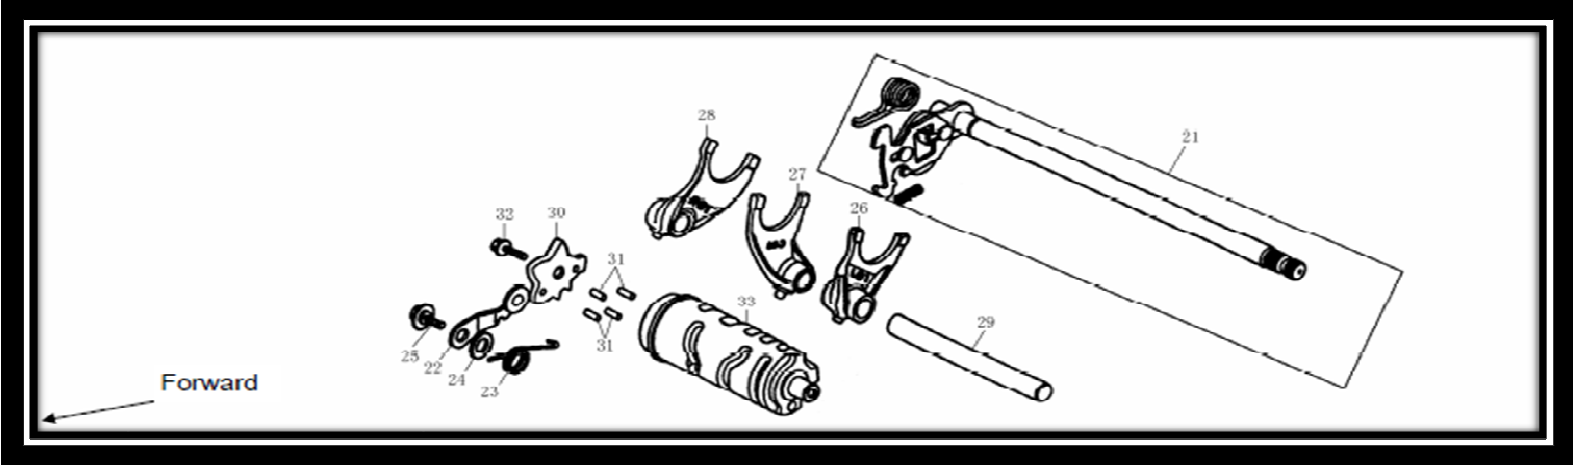

#	PART NUMBER	DESCRIPTION			MSRP	Qty in Package
21	DD250E-0114300B	SPINDLE COMP, GEARSHIFT			74.99	1
22	DD250E-0114500A	STOPPER COMP, GEARSHIFT DRUM			29.99	2
23	DD250E-0114501	SPRING, SHIFT DRUM STOPPER			14.99	10
24	DD250E-0114502A	WASHER 6			14.99	10
25	DD250E-0114503A	SCREW M6X12			14.99	10
26	DD250E-0114001A	FORK, LEFT GEARSHIFT			44.99	1
27	DD250E-0114002A	FORK, CENTER GEARSHIFT			44.99	1
28	DD250E-0114003A	FORK, RIGHT GEARSHIFT			44.99	1
29	DD250E-0114004A	SHAFT, GEASHIFT FORK GUIDE			14.99	2
30	DD250E-0114005A	PLATE, DRUM STOPPER			25.49	3
31	DD250E-0114006A	PIN, GEARSHIFT DRUM			14.99	10
32	DD250E-0114007A	SCREW M6X20			14.99	10
33	DD250E-0114601B	DRUM, GEARSHIFT			104.99	2